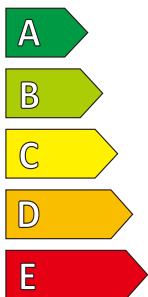

ROYAL PERFORMANCE

225/50ZR17 98W XL

ENERG

ROYAL BLACK

2R086H1

225/50ZR17 98 W

C1

D