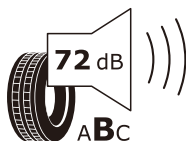

ROYAL PERFORMANCE

225/50ZR17 98W XL

ENERG

ROYAL BLACK

2R086H1

225/50ZR17 98 W

C1

D

C

2020/740